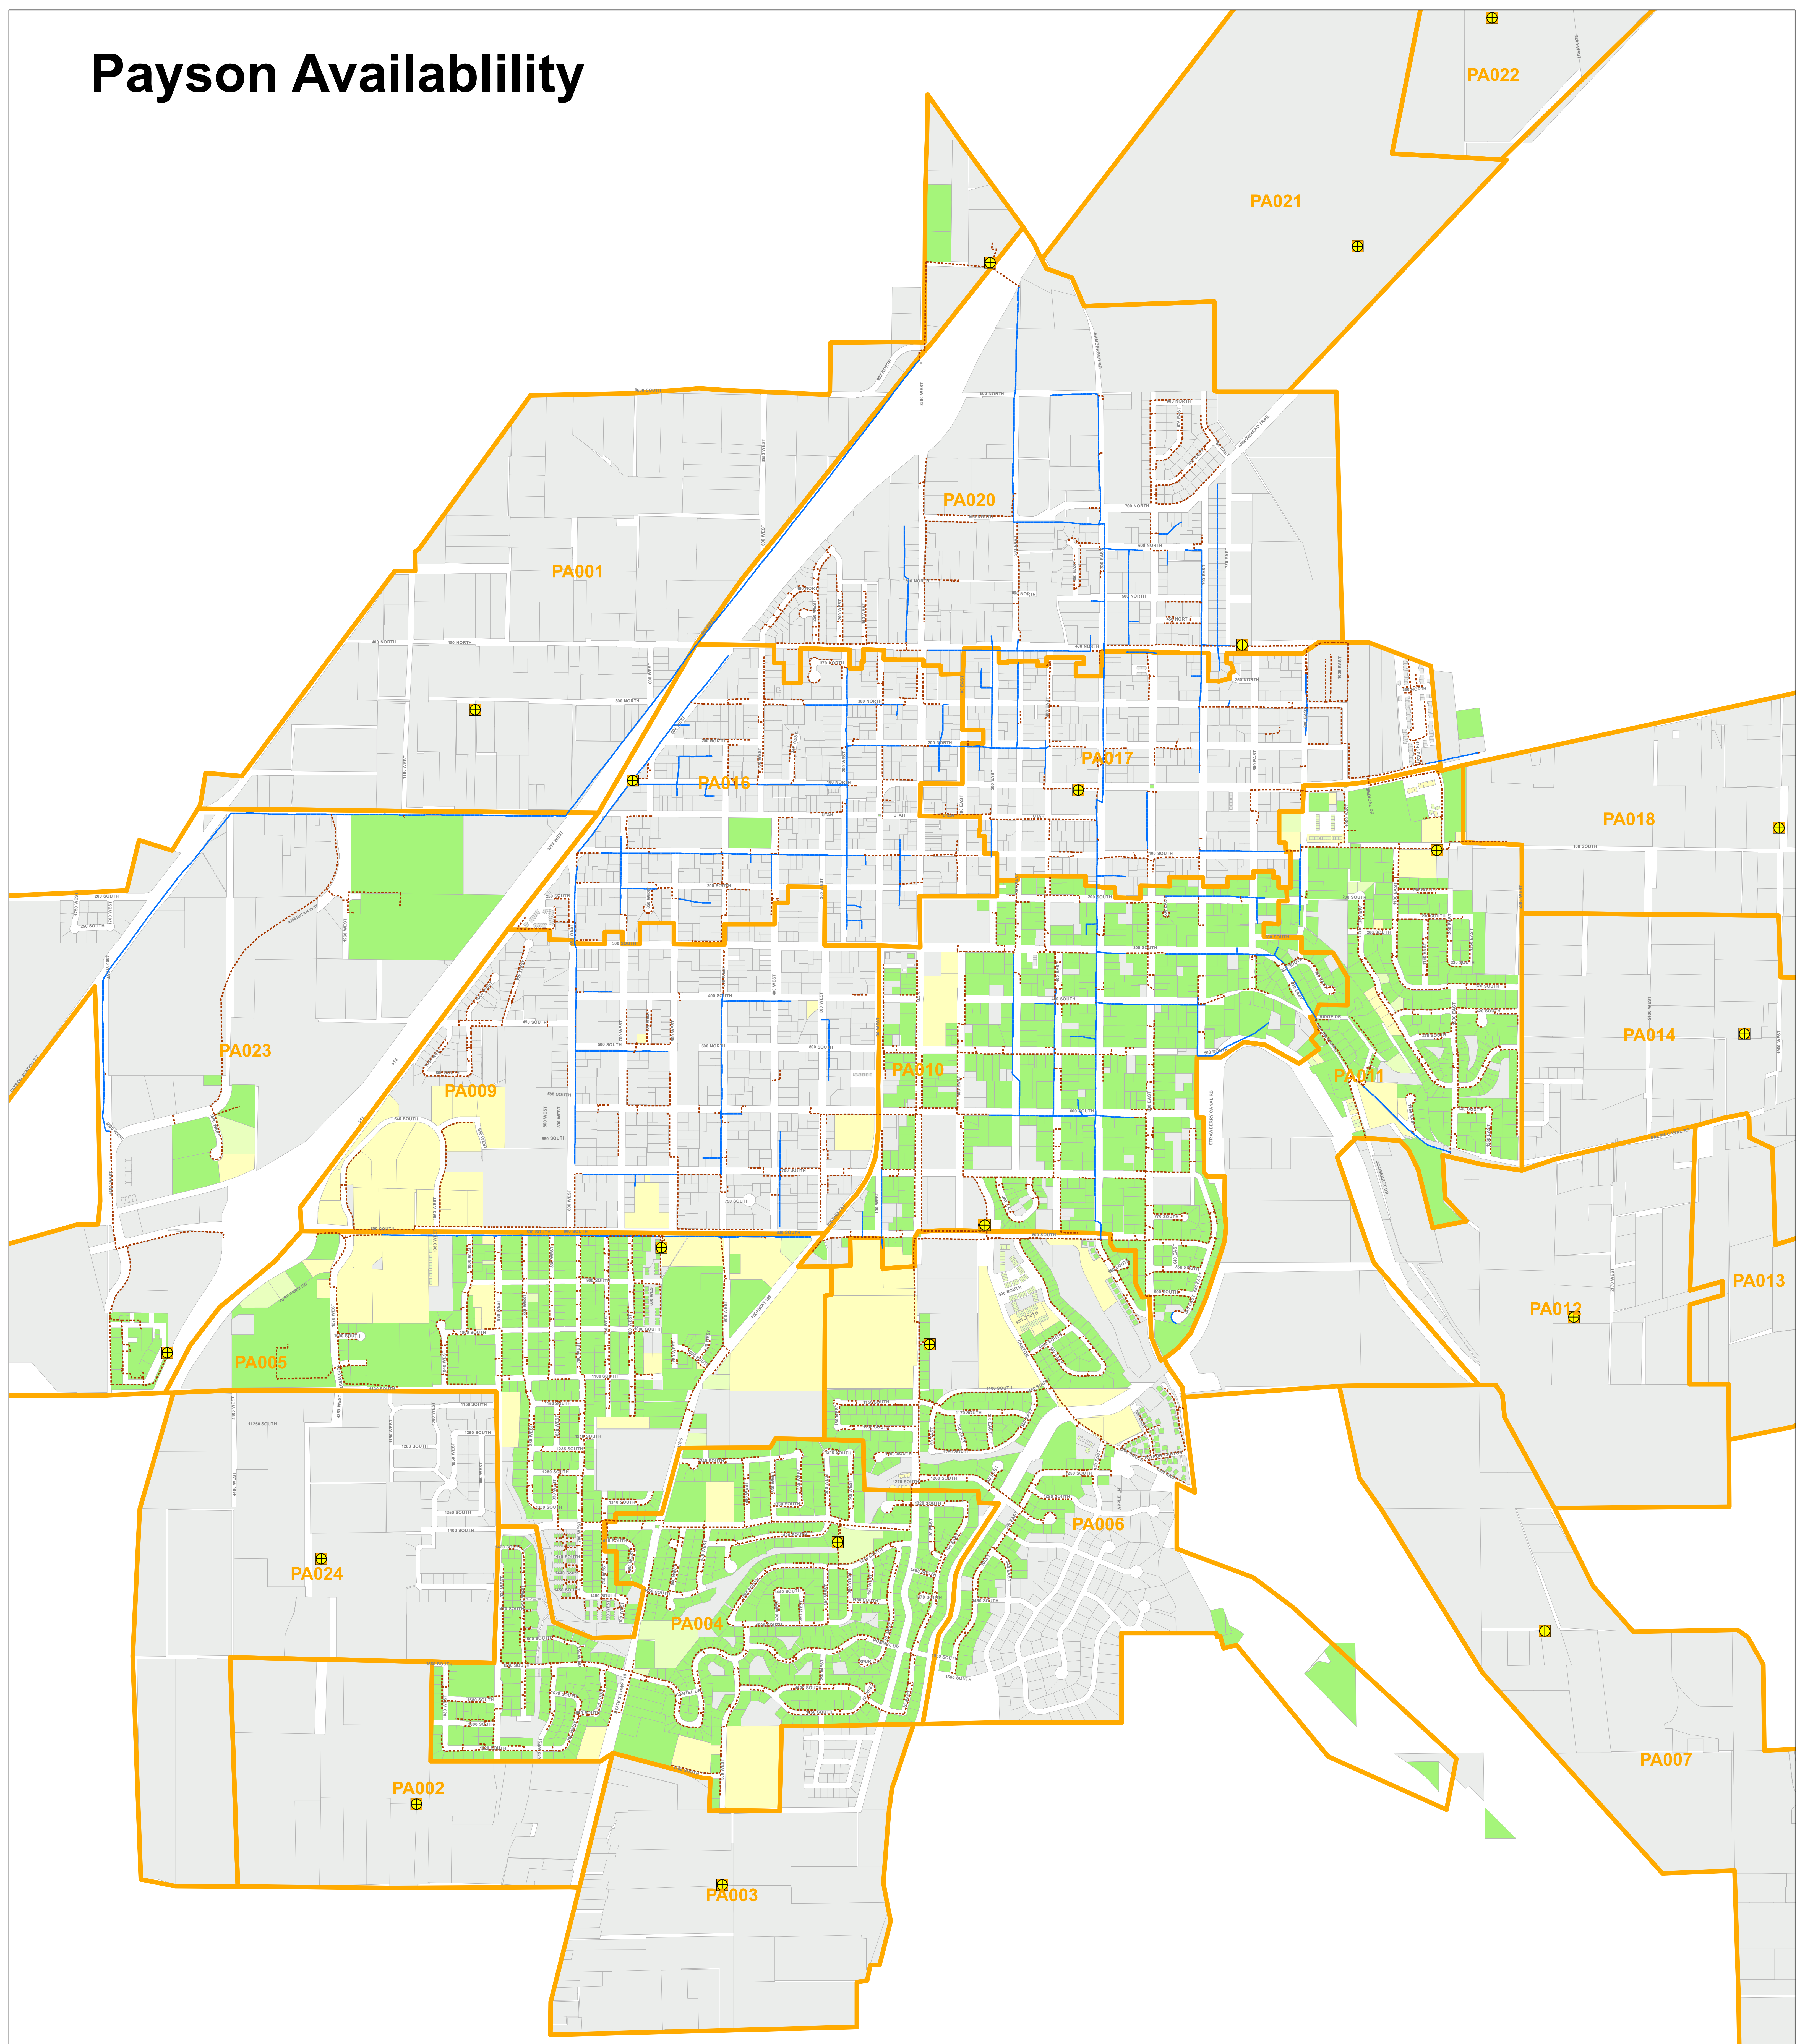

Payson Availability

UTOPIA

- Cabinet
- Placed Aerial
- Placed Buried
- ORDERABLE
- AVAILABLE
- PARADE
- NOT AVAILABLE