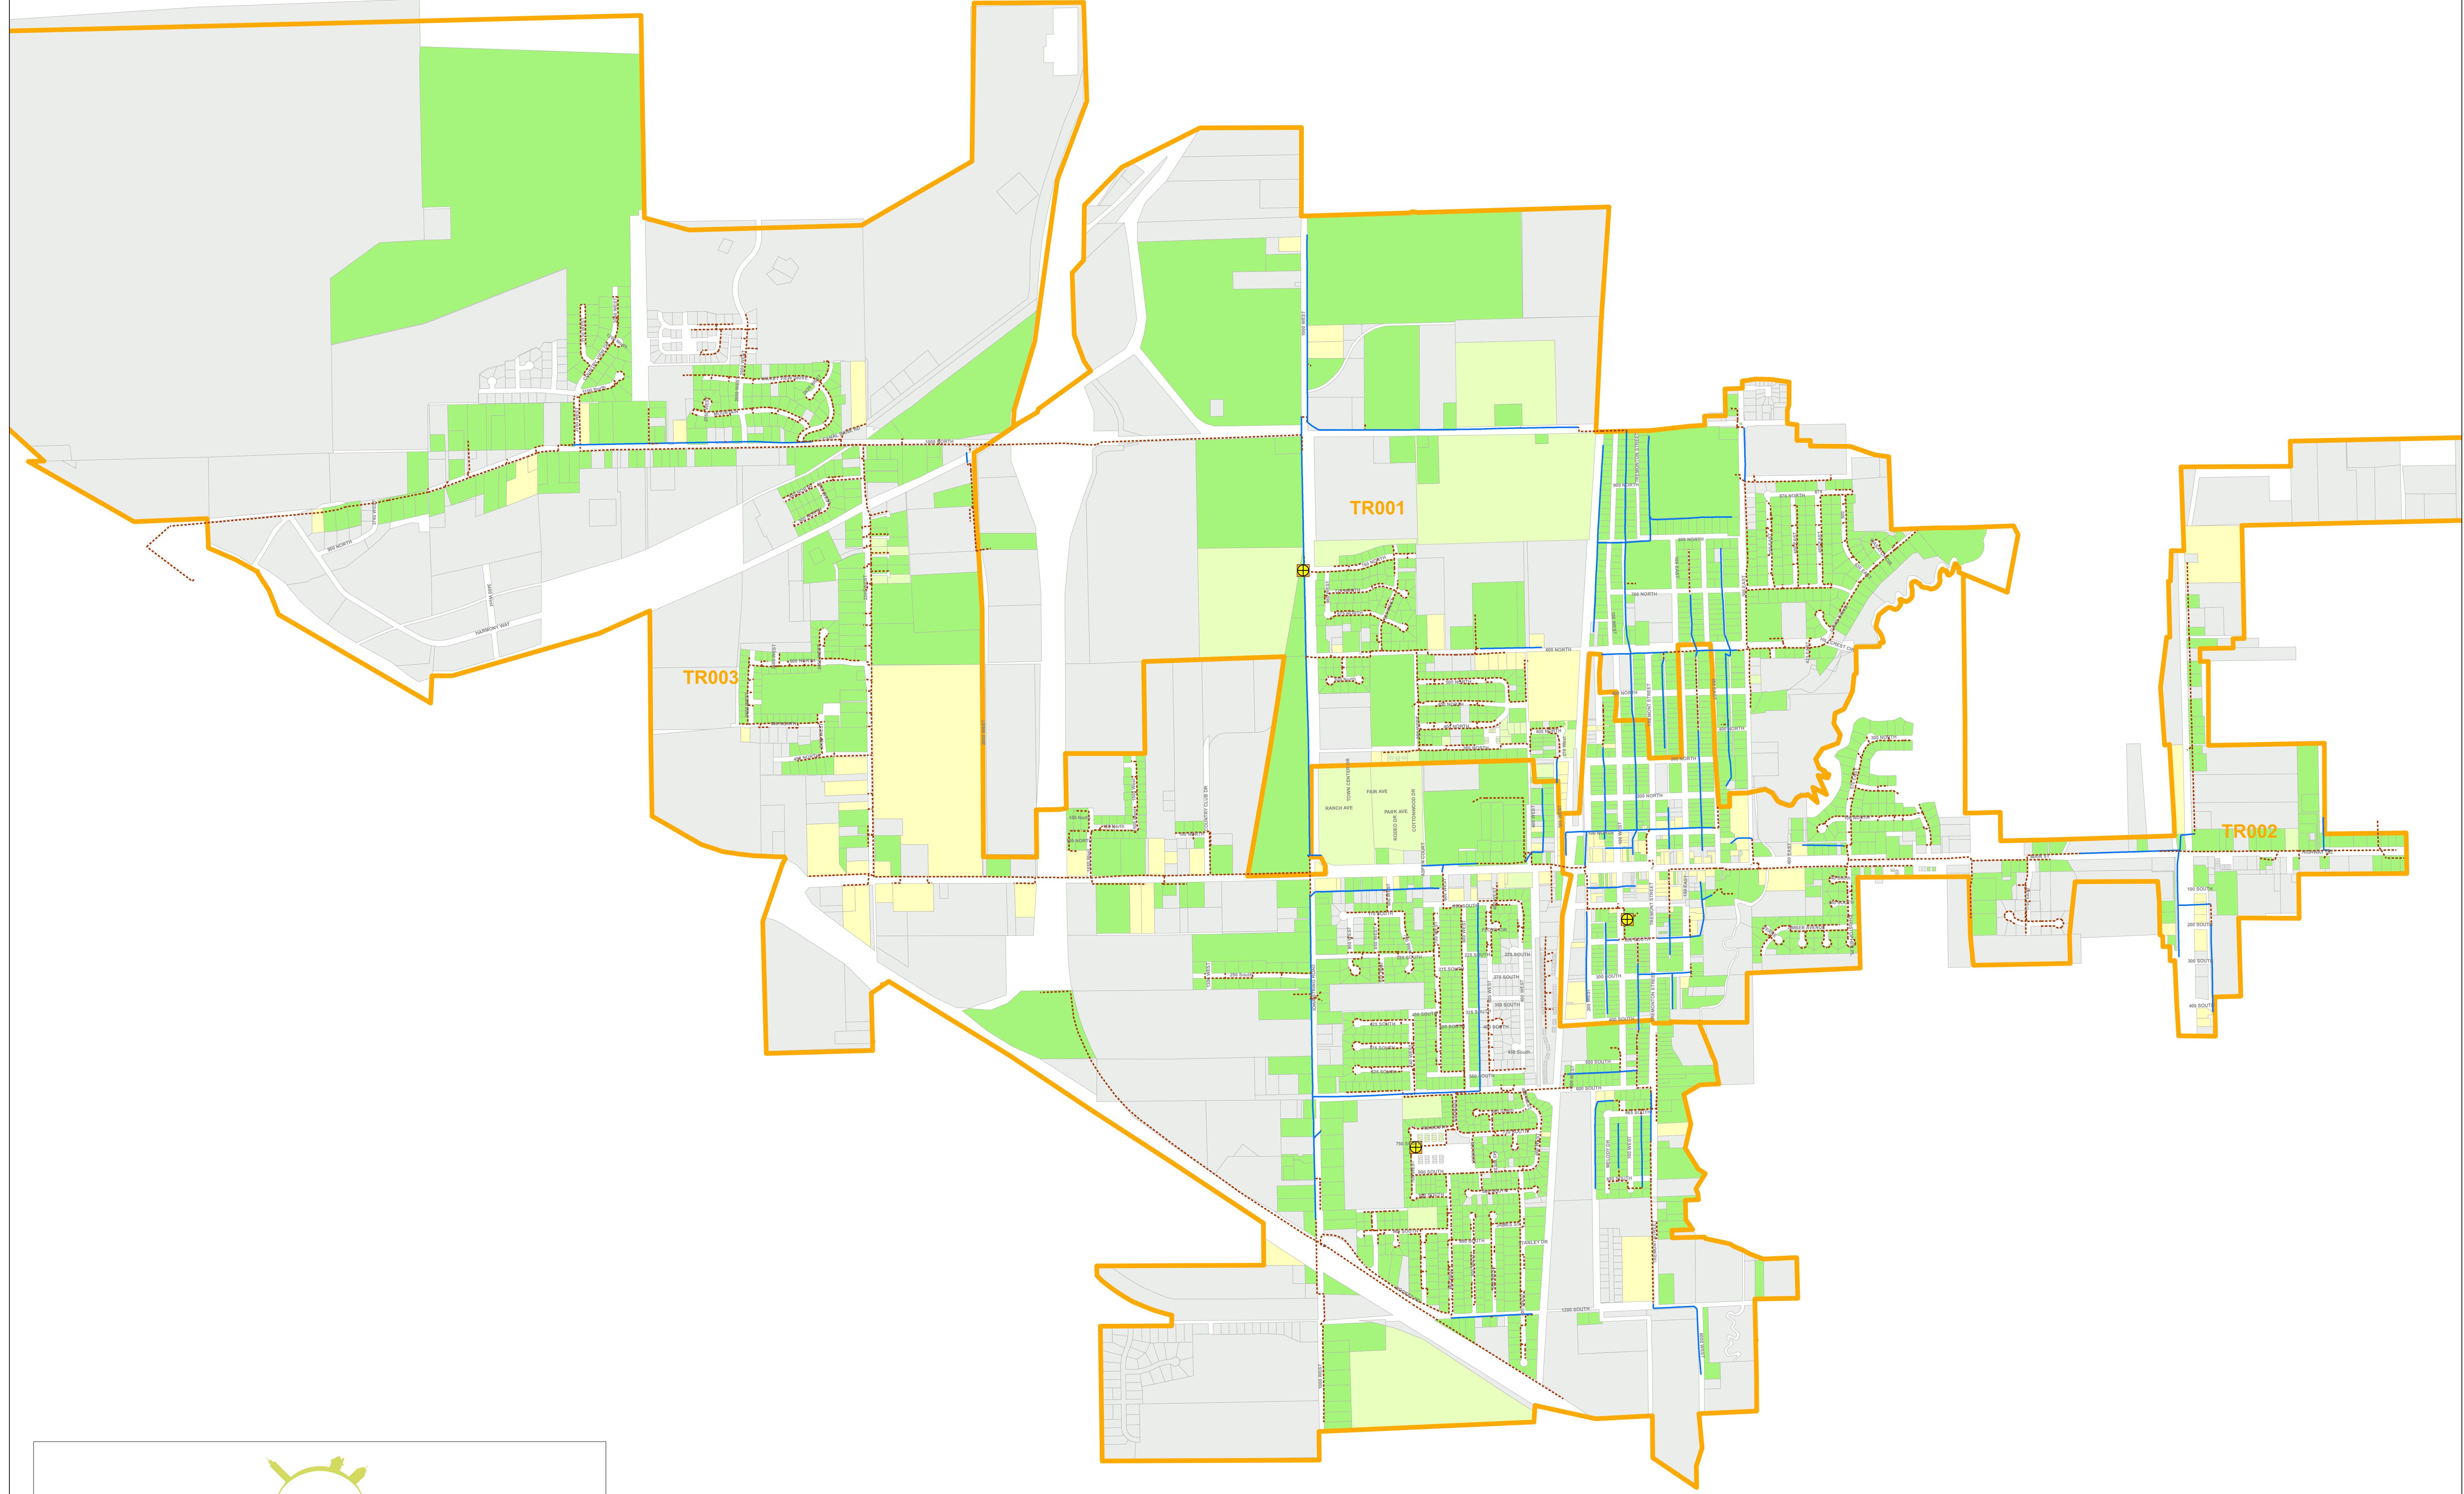

# Tremonton Availability

**UTOPIA**

**Legend:**

- Cabinet (Yellow square with black cross)
- Placed Aerial (Blue line)
- Placed Buried (Dashed line)
- ORDERABLE (Dark green fill)
- AVAILABLE (Light green fill)
- PARADE (Yellow fill)
- NOT AVAILABLE (Grey fill)